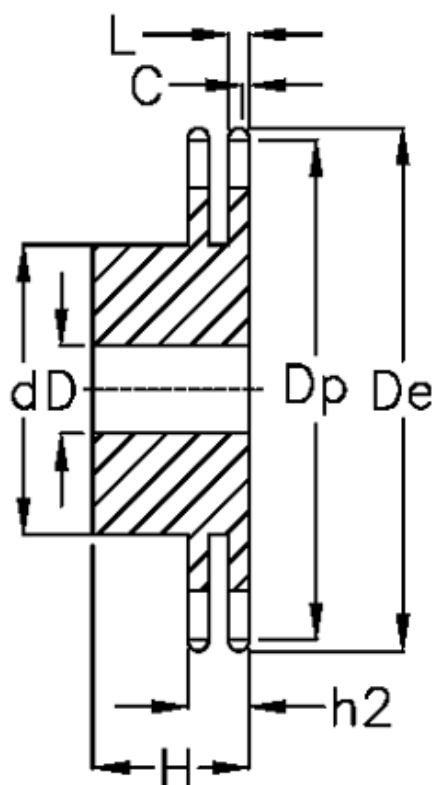

Article number: 616012007014

Description: Sprocket 12 B-2 Z=14 duplex
predrilled

Measures

C	= 2	h2	= 30.3
d	= 65	L	= 10.8
D	= 16±0,5	Number of teeth	= 14
De	= 93.6		
Dp	= 85.61		
For chain size	= 3/4" x 7/16"		
For chain type	= 12 B-2		
H	= 50		